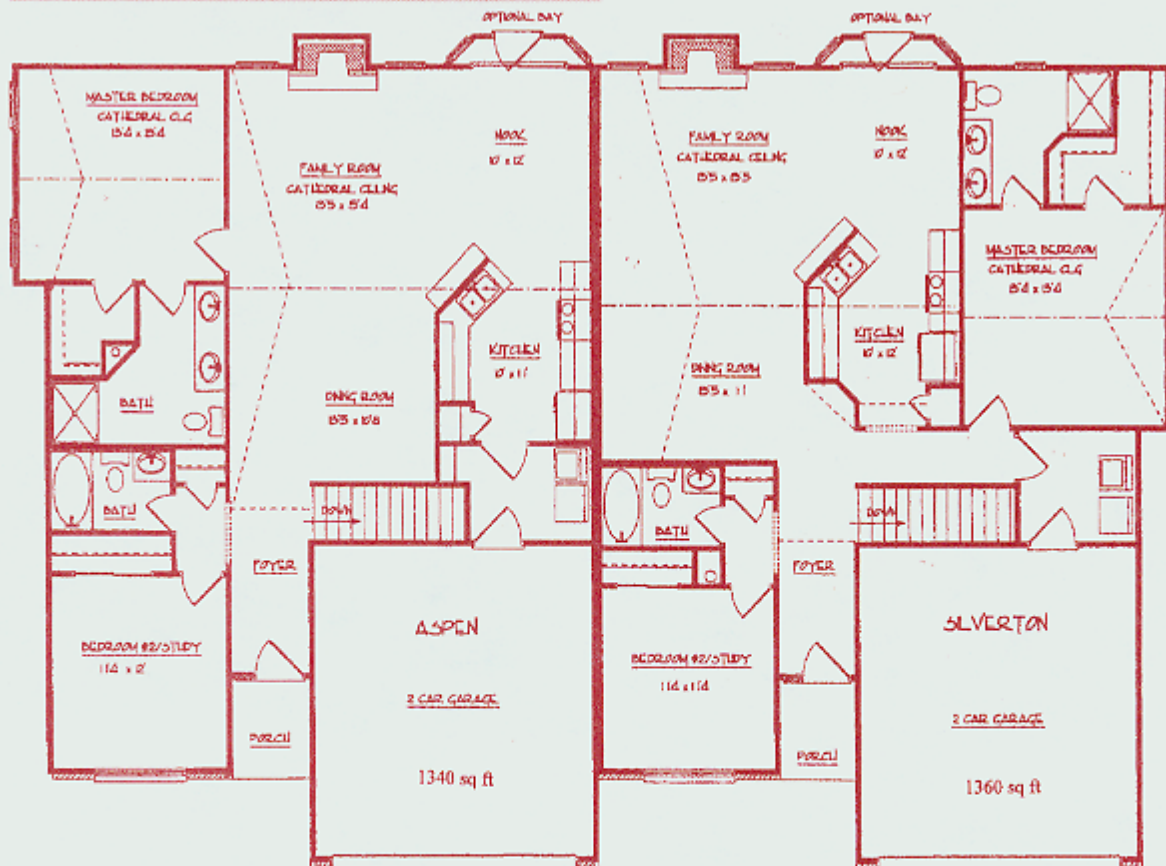

### The Silverton

STARTING AT

\$182,900

Due to continued design improvements, Barnes Properties, L.L.C. renderings may vary in precise detail from actual construction. All room dimensions are approximate and may vary slightly when constructed. We reserve the right to substitute materials of comparable quality.